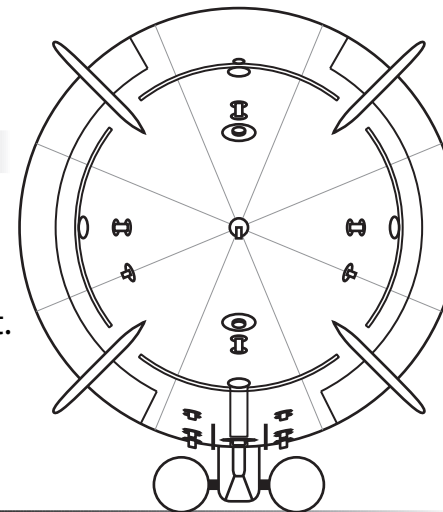

35' "Heavy Lifter" Outdoor Blimp

1/42 Scale

Left Side

Right Side

Bottom Side

Top Side

Front View

Rear View

35' Bag w/ Coated Nylon

Surface Area	724.56 sq.ft.
Weight per sq. ft.	0.62 oz
Bag Weight	28.08 lbs
Volume	1230.54 cu.ft.
Raw Lift	76.91 lbs
Bag Payload*	48.83 lbs

*Payload before Gondola, Fins, etc.

Key

	Tie Down Points
	Handles
	Fin Ties
	Wire Guides
	Pressure Valve
	Internal Light Port
	Fill / Drain Nozzle