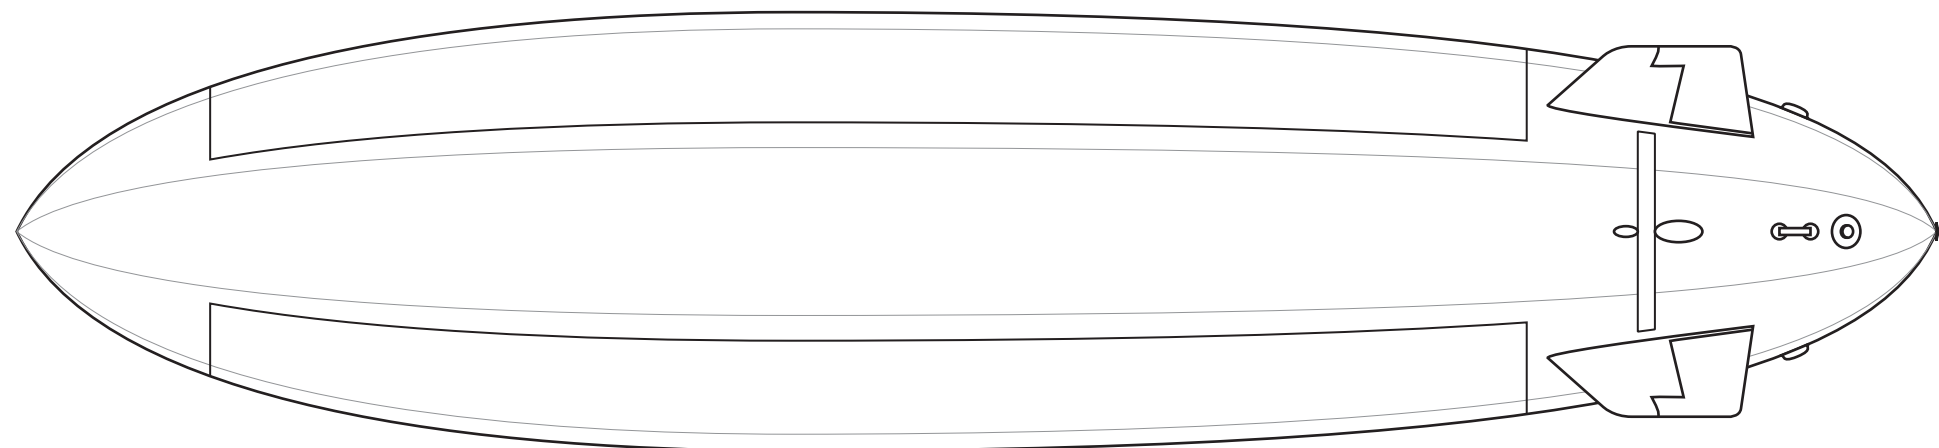

35' "Heavy Lifter" Outdoor Blimp

1/42 Scale

Left Side

Right Side

Bottom Side

Top Side

Front View

Rear View

35' Bag w/ Coated Nylon

Surface Area	724.56 sq.ft.
Weight per sq. ft.	0.62 oz
Bag Weight	28.08 lbs
Volume	1230.54 cu.ft.
Raw Lift	76.91 lbs
Bag Payload*	48.83 lbs

*Payload before Gondola, Fins, etc.

Key

	Tie Down Points
	Handles
	Fin Ties
	Wire Guides
	Pressure Valve
	Internal Light Port
	Fill / Drain Nozzle