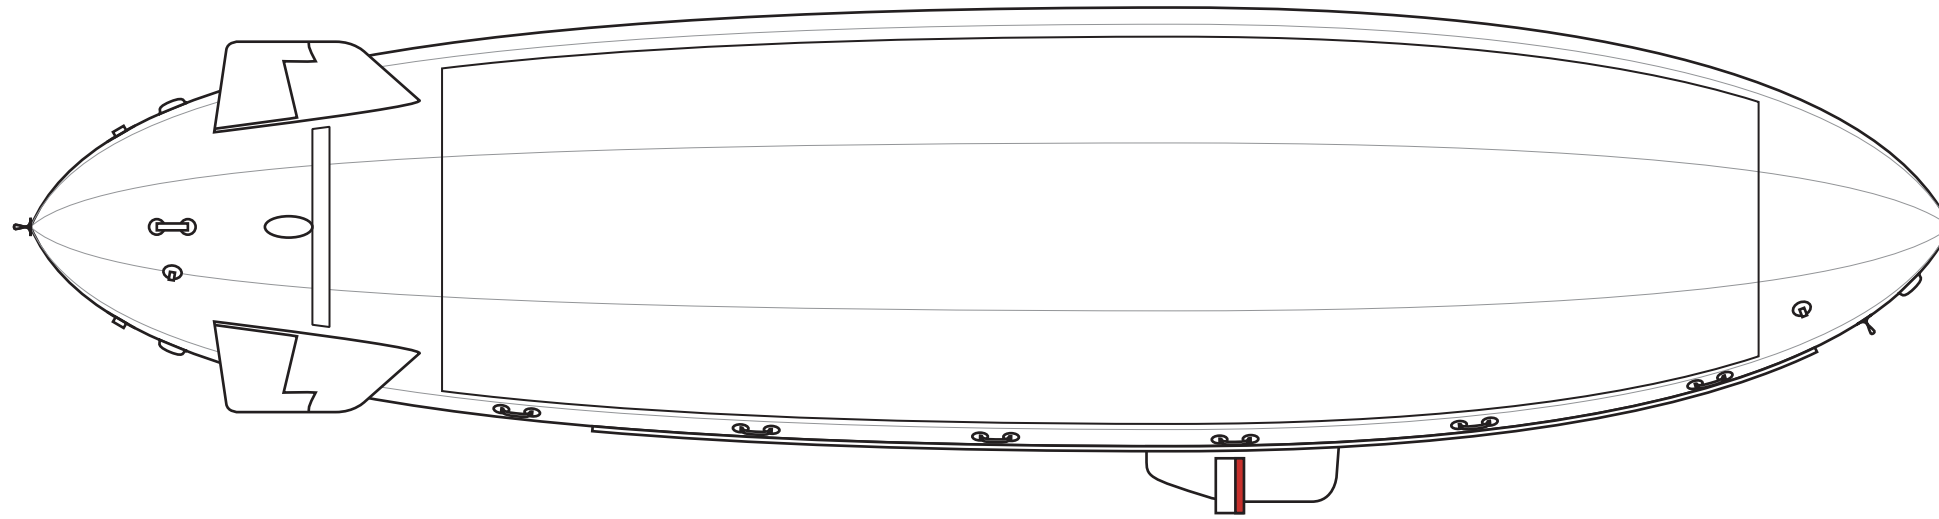

35' "Heavy Lifter" Outdoor Blimp

1/42 Scale

Left Side

Right Side

Bottom Side

Top Side

Front View

Rear View

35' Bag w/ Coated Nylon

Surface Area	724.56 sq.ft.
Weight per sq. ft.	0.62 oz
Bag Weight	28.08 lbs
Volume	1230.54 cu.ft.
Raw Lift	76.91 lbs
Bag Payload*	48.83 lbs

*Payload before Gondola, Fins, etc.

Key

	Tie Down Points
	Handles
	Fin Ties
	Wire Guides
	Pressure Valve
	Internal Light Port
	Fill / Drain Nozzle