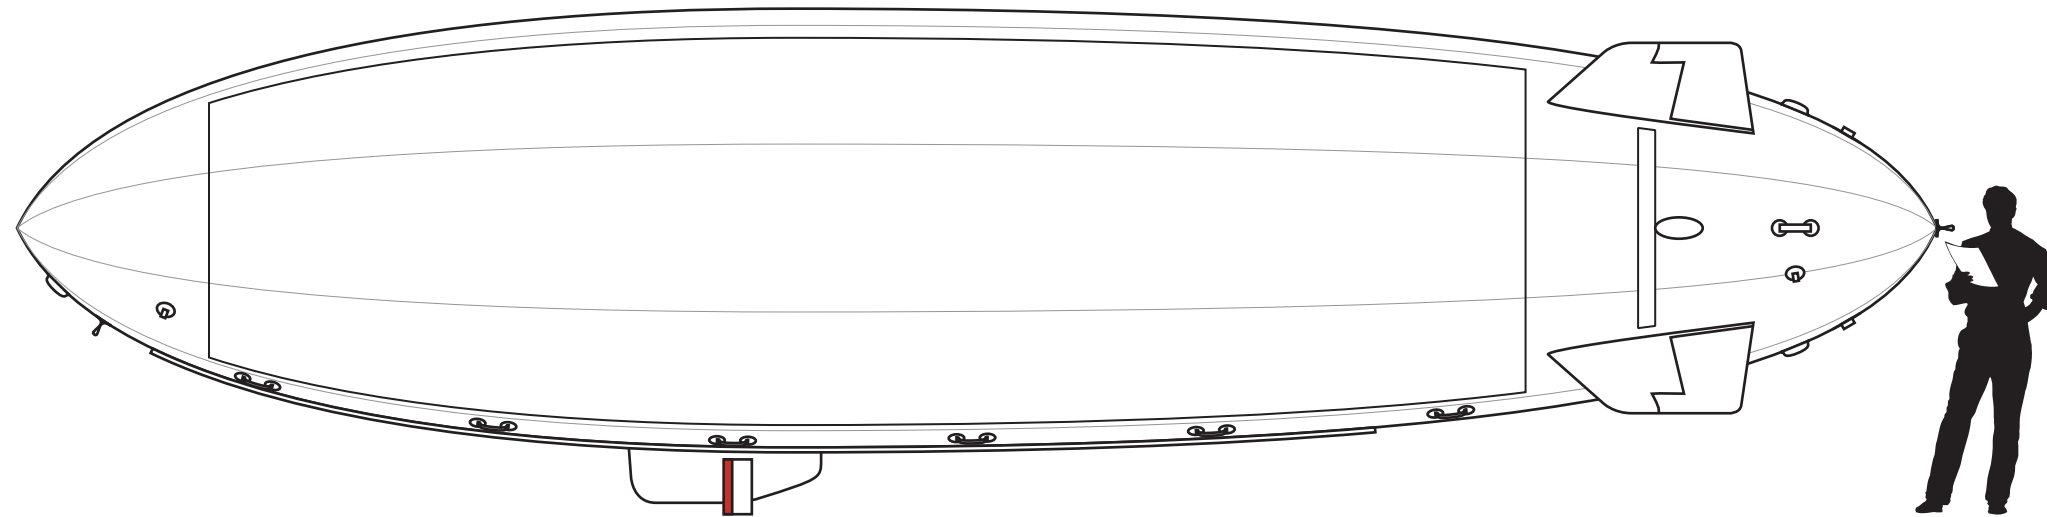

35' "Heavy Lifter" Outdoor Blimp

1/42 Scale

Left Side

Right Side

Bottom Side

Top Side

Front View

Rear View

35' Bag w/ Coated Nylon

Surface Area	724.56 sq.ft.
Weight per sq. ft.	0.62 oz
Bag Weight	28.08 lbs
Volume	1230.54 cu.ft.
Raw Lift	76.91 lbs
Bag Payload*	48.83 lbs

*Payload before Gondola, Fins, etc.

Key

	Tie Down Points
	Handles
	Fin Ties
	Wire Guides
	Pressure Valve
	Internal Light Port
	Fill / Drain Nozzle