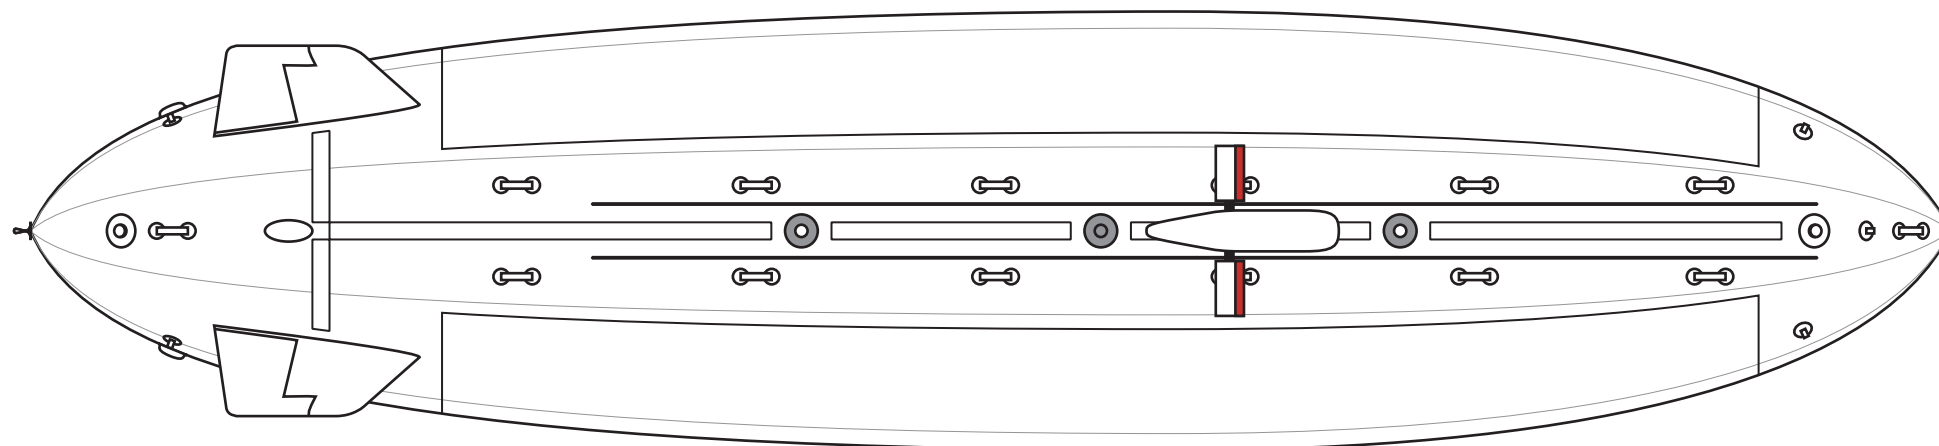

35' "Heavy Lifter" Outdoor Blimp

1/42 Scale

Left Side

Right Side

Bottom Side

Top Side

Front View

Rear View

35' Bag w/ Coated Nylon

Surface Area	724.56 sq.ft.
Weight per sq. ft.	0.62 oz
Bag Weight	28.08 lbs
Volume	1230.54 cu.ft.
Raw Lift	76.91 lbs
Bag Payload*	48.83 lbs

*Payload before Gondola, Fins, etc.

Key

	Tie Down Points
	Handles
	Fin Ties
	Wire Guides
	Pressure Valve
	Internal Light Port
	Fill / Drain Nozzle